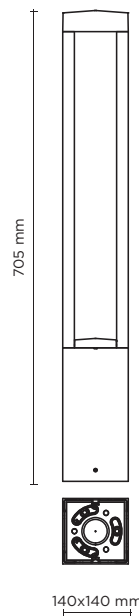

## PROMENADE SQUARE 01

700mm height bollard, square shape, for outdoor surface installation, 360° downward light emission, phospho-chromatised and polyester powder coated extruded aluminum body and die-cast aluminium cover. Polycarbonate Fresnel diffuser, moulded silicone gasket and stainless steel screws. Anchorage flange with threaded bolts included. Built-in LED driver 220-240V 50-60Hz, with 1 x COB CREE "CXB 1520" LED. IP66 rating.

AC053 - Base Plate

| light source                | light beam options | lumen output (lm) | lumin. efficacy (lm/w) |
|-----------------------------|--------------------|-------------------|------------------------|
| <b>3000°K warm-white</b>    |                    |                   |                        |
| cob led                     | 360°               | 2.900             | 111.54                 |
| <b>4000°K neutral-white</b> |                    |                   |                        |
| cob led                     | 360°               | 3.100             | 119.23                 |

**Finish color options:**

- Textured Grey RAL 9006
- Anthracite Grey RAL 7016
- Matt Black (on request)

**Technical features**

IP 66

IK 10

CE

5 YEARS

1-10V

DALI

NEW

**Technical data**

|              |  |
|--------------|--|
| Wattage      | 26 WATT  |
| IP Rating    | IP66   |
| IK Rating    | IK10   |
| Material     | High corrosion resistance die-cast copper-free aluminum body |
| Coating      | Polyester powder coating with phosphochromating pre-finish   |
| Light source | NR. 1 COB CREE "CXB 1520" LED                                |
| Screws       | Stainless steel  |
| Transformer  | Electronic power supply 220/240V 50/60Hz built-in            |
| Gasket       | Silicone rubber  |
| Glass        | Tempered   |
| Cable gland  | M16 rubber grommet   |
| Power cable: | not included   |
| Gross weight | 6,80 Kg  |