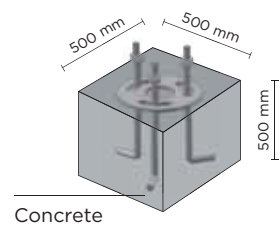

## PROMENADE SQUARE 01

700mm height bollard, square shape, for outdoor surface installation, 360° downward light emission, phospho-chromatised and polyester powder coated extruded aluminum body and die-cast aluminium cover. Polycarbonate Fresnel diffuser, moulded silicone gasket and stainless steel screws. Anchorage flange with threaded bolts included. Built-in LED driver 220-240V 50-60Hz, with 1 x COB CREE "CXB 1520" LED. IP66 rating.

AC053 - Base Plate

| light source                | light beam options | lumen output (lm) | lumin. efficacy (lm/w) |
|-----------------------------|--------------------|-------------------|------------------------|
| <b>3000°K warm-white</b>    |                    |                   |                        |
| cob led                     | 360°               | 2.900             | 111.54                 |
| <b>4000°K neutral-white</b> |                    |                   |                        |
| cob led                     | 360°               | 3.100             | 119.23                 |

DALI

NEW

**Technical data**

|              |  |
|--------------|--|
| Wattage      | 26 WATT  |
| IP Rating    | IP66   |
| IK Rating    | IK10   |
| Material     | High corrosion resistance die-cast copper-free aluminum body |
| Coating      | Polyester powder coating with phosphochromating pre-finish   |
| Light source | NR. 1 COB CREE "CXB 1520" LED                                |
| Screws       | Stainless steel  |
| Transformer  | Electronic power supply 220/240V 50/60Hz built-in            |
| Gasket       | Silicone rubber  |
| Glass        | Tempered   |
| Cable gland  | M16 rubber grommet   |
| Power cable: | not included   |
| Gross weight | 6,80 Kg  |